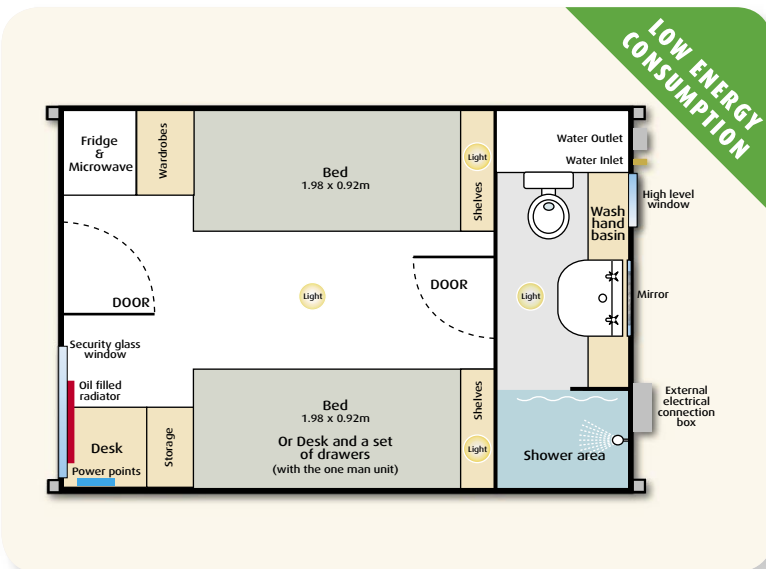

## DELUXE SLEEPER

ALSO AVAILABLE  
ONE MAN DELUXE  
SLEEPER

**57% more space than the Original**

### The unit comes complete with:

<b>En-suite</b>	Flushing toilet, large wash-hand basin, vanity unit, mirror and small window. Majority of plumbing is hidden to improve the unit's appearance
<b>Shower</b>	Large shower cubicle (750mm x 1000mm). Powerful stable mains fed shower with temperature control (NOT an electric instantaneous shower with fluctuating temperature), shower curtain
<b>Furniture</b>	Easy clean desk, chair, wardrobes and cupboards with large storage capacity
<b>Appliances</b>	Small fridge and microwave
<b>Beds</b>	One or two full size single beds with mattresses, individual over-bed lights
<b>Heating</b>	Oil filled radiator
<b>Flooring</b>	Vinyl flooring

### Technical Information:

<b>Dimensions</b>	W: 2.864m L: 4.268m H: 2.830m (3.230m with tank)
<b>Electrical connection</b>	240V 32 Amp 2P + E Ceeform Blue Plug
<b>Min electrical load</b>	16 Amps - Excludes Sockets Load
<b>Max electrical load</b>	24 Amps - Includes Sockets Load
<b>Power point</b>	One double socket power point
<b>Hot water</b>	50 litres of mains pressure hot water
<b>Waste water outlet</b>	110mm connection (can be fitted to a tank, see optional extras)
<b>Mains water inlet</b>	15mm
<b>Weight</b>	2,250kg
<b>Optional extras</b>	Bedding kit, 900 gallon waste tank, tank connector
<b>Delivery</b>	Three Deluxe Sleepers can be delivered on one standard articulated wagon, or our own wagon and trailer

This spacious unit has been designed with comfort and security in mind. Beds are longer and wider than the Original Sleeper and each has its own reading light. Heating is provided by an electric oil filled radiator and insulation ensures that the cabin is warm in winter and cool in summer. So that you can feel secure in your sleep, windows are double glazed with security glass and the solid core door is fitted with a security lock.