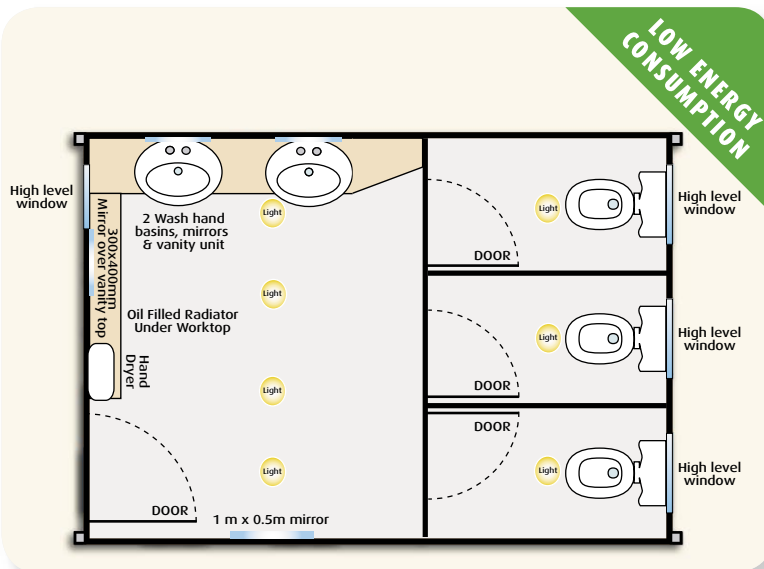

DELUXE TOILET

Spacious luxury unisex toilet

The unit comes complete with:

Furniture	Three WC's, two wash-hand basins set into a vanity unit with portrait mirrors, one full length mirror, hand dryer
Heating	Oil filled radiator
Flooring	slip resistant vinyl

Technical information:

Dimensions	W: 2.864m L: 4.268m H: 2.830m (3.230m with tank)
Electrical connection	240V 32 Amp 2P + E Ceeform Blue Plug
Min electrical load	18 Amps
Max electrical load	18 Amps
Hot water	Mains pressure hot water
Waste water outlet	110mm connection (can be fitted to a tank, see optional extras)
Mains water inlet	15mm
Weight	2,250 kg
Optional extras	900 gallon waste tank, tank connector
Delivery	Three Deluxe Toilets can be delivered on one standard articulated wagon, or our own wagon and trailer

The **DELUXE TOILET** is our top of the range toilet facility designed with weddings and high quality events in mind. The female touch in the design process is evident throughout with mirrors at every turn and the extended vanity unit on hand to place your belongings. This is not to say that this versatile facility is solely for single sex use, as it is just as effective in unisex mode.

The Deluxe Toilet is a jackleg unit hence its width is not restricted to 7'6" as with common trailer mounted toilets. The extra width and halogen lighting provides an extremely light and spacious experience.