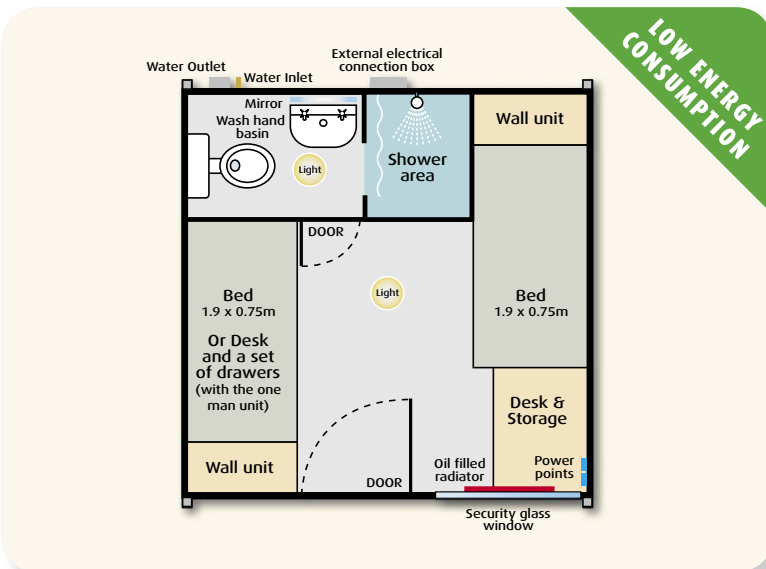

ORIGINAL SLEEPER

ALSO AVAILABLE
ONE MAN ORIGINAL SLEEPER

The **original** site sleeper

The unit comes complete with:

En-suite	Flushing toilet, wash-hand basin and mirror
Shower	Powerful stable mains fed shower with temperature control (NOT an electric instantaneous shower with fluctuating temperature), shower curtain
Furniture	Easy clean desk, chair and ample storage. An additional desk and drawers is available with the 1 man option
Beds	One or two single beds with mattresses
Heating	Oil filled radiator
Flooring	Vinyl flooring

Technical information:

Dimensions	W: 2.864m L: 3.000m H: 2.830m (3.230m with tank)
Electrical connection	240V 32 Amp 2P + E Ceeform Blue Plug
Min electrical load	12 Amps - Excludes Sockets Load
Max electrical load	20 Amps - Includes Sockets Load
Power point	One double socket power point
Hot water	50 litres of mains pressure hot water
Waste water outlet	110mm connection (can be fitted to a tank, see optional extras)
Mains water inlet	15mm
Weight	1,650kg
Optional extras	Bedding kit, 900 gallon waste tank, tank connector
Delivery	Four Original Sleeper units can be delivered on one standard articulated wagon, or our own wagon and trailer

The **ORIGINAL SLEEPER** provides comfortable living accommodation for one or two people. This unit was designed to satisfy the requirements of both temporary student accommodation and the rigorous demands of the construction industry. When used as a one man unit we can take out the bed on the left and replace it with a desk and a set of drawers.

The en-suite features an energy efficient powerful mains fed shower, water flushing toilet and wash basin. Heating is provided by an electric oil filled radiator and insulation ensures the cabin is warm in winter and cool in summer.