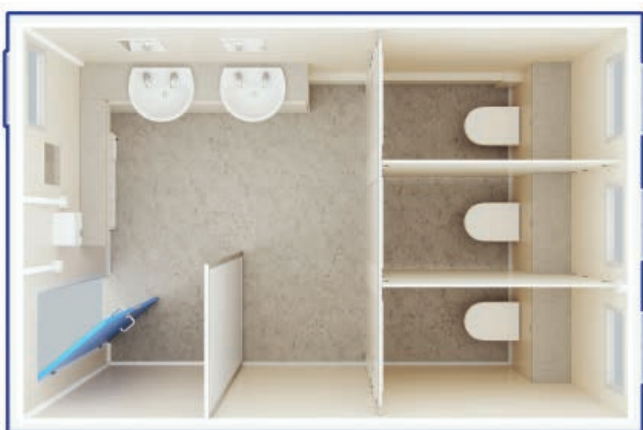

Deluxe Toilet

Spacious Interior • Quick & Easy Connections

The Deluxe Toilet unit provides a spacious, clean and light 'bathroom' environment for your staff or guests. Designed for large gatherings, the open design allows users to easily move in and out.

This is a versatile unisex toilet, with two large sinks and mirrors. Often used as a female-only toilet, we have also designed a male-only unit with urinals and toilets, so you can have one of each if required.

The Deluxe Toilet comes complete with:

Furniture	Three WC's with dual flushing toilets, two wash hand basins set into a vanity unit with portrait mirrors, one full length mirror and hand dryer
Heating	1.5KW oil filled radiator
Flooring	Vinyl flooring

Technical Information:

Dimensions	W: 2.864m L: 4.268m H: 2.830m (3.230m with tank)
Electrical Connection	240V 32 Amp 2P + E Ceeform Blue Plug
Peak Electrical Load	18 Amps (with everything in use)
Hot Water	15 litres of mains pressure hot water
Waste Water Outlet	110mm connection (can be fitted to a Bunkabin 900 Gallon Tank, see optional extras)
Mains Water Inlet	15mm
Weight	2,250kg
Optional Extras	Bunkabin 900 gallon waste tank, tank connector, steps
Delivery	Three Deluxe Toilet units can be delivered on one standard articulated wagon, or our own wagon and trailer